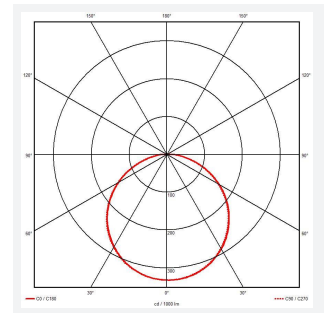

PRODUCT FEATURES

- Slim and modern bulkhead suitable for residential, commercial and industrial applications as well as ancillary areas
- All polycarbonate construction with opal diffuser and white trim ring with optional chrome, satin chrome or graphite trim ring accessories
- Gear tray located on the bezel, allowing the base to be installed and then the bezel connected, this coupled with 4x 20mm conduit entry points on base ensure a quick and simple installation
- Instant light output and unlimited switching
- High efficiency up to 145lm/W
- CCT selectable between 3000K, 4000K and 6500K and power selectable; offering a choice of 3 outputs, in one luminaire
- Two options of microwave sensor emergency

GENERAL INFORMATION

Wattage	9W - 16W
Lumens Delivered	(4000K) 9W: 120lm 12W: 180lm 16W: 230lm
Lm/W	(4000K) 9W: 135lm/W 12W: 145lm/W 16W: 145lm/W
Beam Angle	110
CRI	80
CCT	3000/4000/6500K
Input	220/240V
Operating Temp	0°C - 40°C
SDCM	5
UGR	26

TECHNICAL INFORMATION

Light Source	LED
Colour / Finish	White
IP Rating	IP65
Class Protection	2
Internal / External	Internal / External
Surface / Recessed / Suspended	Ceiling, Wall
Lumen Depreciation	L70 54,000h
Warranty (Years)	5
CE Mark	Yes
Diameter	325 mm
Height	80 mm