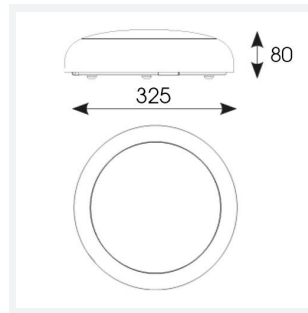

PRODUCT FEATURES

- Slim and modern bulkhead suitable for residential, commercial and industrial applications as well as ancillary areas
- All polycarbonate construction with opal diffuser and white trim ring with optional chrome, satin chrome or graphite trim ring accessories
- Gear tray located on the bezel, allowing the base to be installed and then the bezel connected, this coupled with 4x 20mm conduit entry points on base ensure a quick and simple installation
- Instant light output and unlimited switching
- High efficiency up to 145lm/W
- CCT selectable between 3000K, 4000K and 6500K and power selectable; offering a choice of 3 outputs, in one luminaire
- Two options of microwave sensor emergency

GENERAL INFORMATION

Wattage	9W - 16W
Lumens Delivered	(4000K) 9W: 120lm 12W: 180lm 16W: 230lm
Lm/W	(4000K) 9W: 135lm/W 12W: 145lm/W 16W: 145lm/W
Beam Angle	110
CRI	80
CCT	3000/4000/6500K
Input	220/240V
Operating Temp	0°C - 40°C
SDCM	5
UGR	26

TECHNICAL INFORMATION

Light Source	LED
Colour / Finish	White
IP Rating	IP65
Class Protection	2
Internal / External	Internal / External
Surface / Recessed / Suspended	Ceiling, Wall
Lumen Depreciation	L70 54,000h
Warranty (Years)	5
CE Mark	Yes
Diameter	325 mm
Height	80 mm